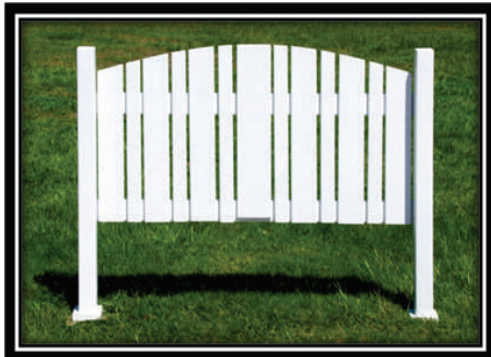

Primed ~ Painted ~ Ready to enjoy

4 foot Swing

56"W x 24"D x 41"H

Seat: 48"X x 19"D x 18" H

\$240

Also available:

5 foot Swing **\$275**

Swing Frame **\$125**